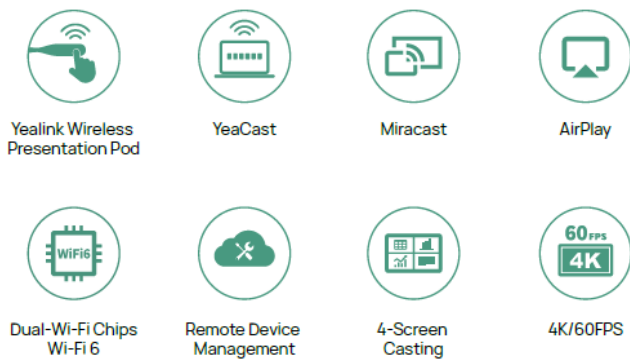

Yealink RoomCast E2 Datasheet

Wireless presentation system to increase productivity

As an enterprise-level wireless presentation system, Yealink RoomCast E2 enables participants to simultaneously cast their screens to a TV through Yealink Pod, Miracast, AirPlay, and YeaCast, while utilizing interactive collaboration features. This can facilitate local collaboration in traditional meeting rooms and increase productivity. Furthermore, it features a compact design and built-in Wi-Fi 6, supporting STA/AP/P2P Wi-Fi modes simultaneously. Additionally, it provides a choice of PoE or DC power supply. All combine to make Yealink RoomCast E2 the ideal wireless presentation solution in small and medium-sized meeting rooms or multimedia classrooms.

Key Features and Benefits

- 4K/60FPS
- Yealink Pod
- YeaCast
- Miracast
- AirPlay
- 4-Screen Casting
- Power over Ethernet
- Remote device management

Unlimited Casting, Higher Productivity

Perfectly compatible with Windows, macOS, and other operating systems, it allows you to cast screens wirelessly with Miracast, AirPlay, and YeaCast and Yealink Wireless Presentation

Pod, making a higher-quality and more versatile content sharing experience. Besides, you can freely choose between 4-screen casting or preemptive casting for your display needs.

Safe, Reliable, and IT-Friendly